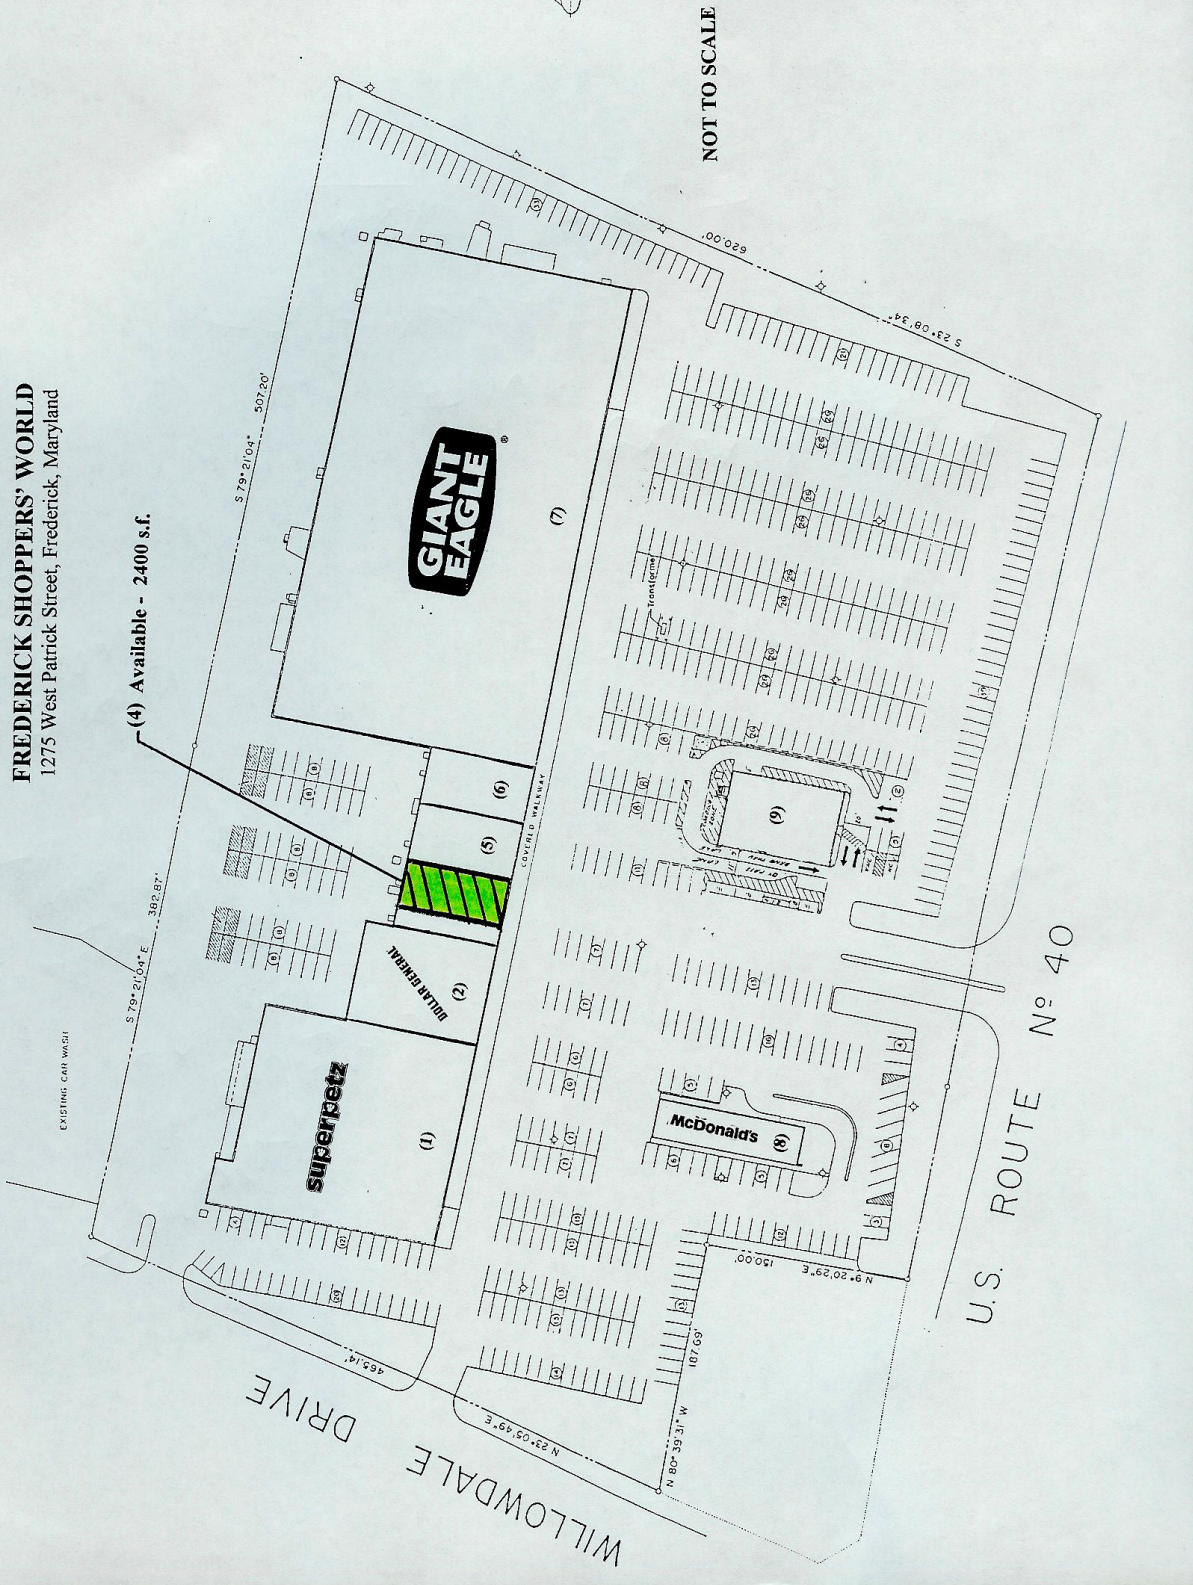

**FREDERICK SHOPPERS' WORLD**  
1275 West Patrick Street, Frederick, Maryland

(4) Available - 2400 s.f.

NOT TO SCALE